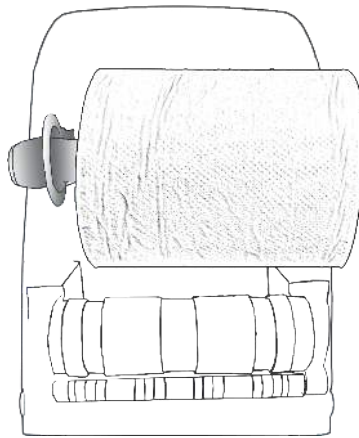

Raphael[®]
BY NORTHWOOD

Mechanical Hands Free Roll Towel Dispenser

Loading Card

Follow these five easy steps to load your Raphael dispenser.
All you need is your waffle key & Raphael roll towel.

Unlock & open
the dispenser

Load the roll with the
paper tail at the back
onto the left hand spindle

Load the roll onto
the right hand spindle
& click into place

Feed the paper from the back
of the roll & feed it inbetween
both barrels