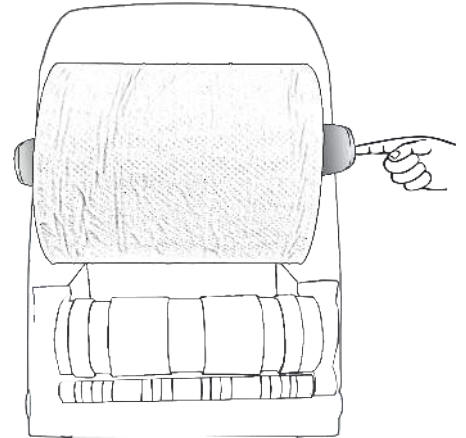

Raphael[®]
BY NORTHWOOD

Mechanical Hands Free Roll Towel Dispenser

Loading Card

Follow these five easy steps to load your Raphael dispenser.
All you need is your waffle key & Raphael roll towel.

Unlock & open
the dispenser

Load the roll with the
paper tail at the back
onto the left hand spindle

Load the roll onto
the right hand spindle
& click into place

Feed the paper from the back
of the roll & feed it inbetween
both barrels