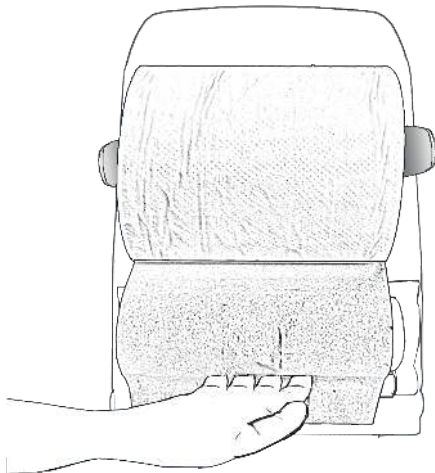

Raphael[®]
BY NORTHWOOD

Mechanical Hands Free Roll Towel Dispenser

Loading Card

Follow these five easy steps to load your Raphael dispenser.
All you need is your waffle key & Raphael roll towel.

Unlock & open
the dispenser

Load the roll with the
paper tail at the back
onto the left hand spindle

Load the roll onto
the right hand spindle
& click into place

Feed the paper from the back
of the roll & feed it inbetween
both barrels